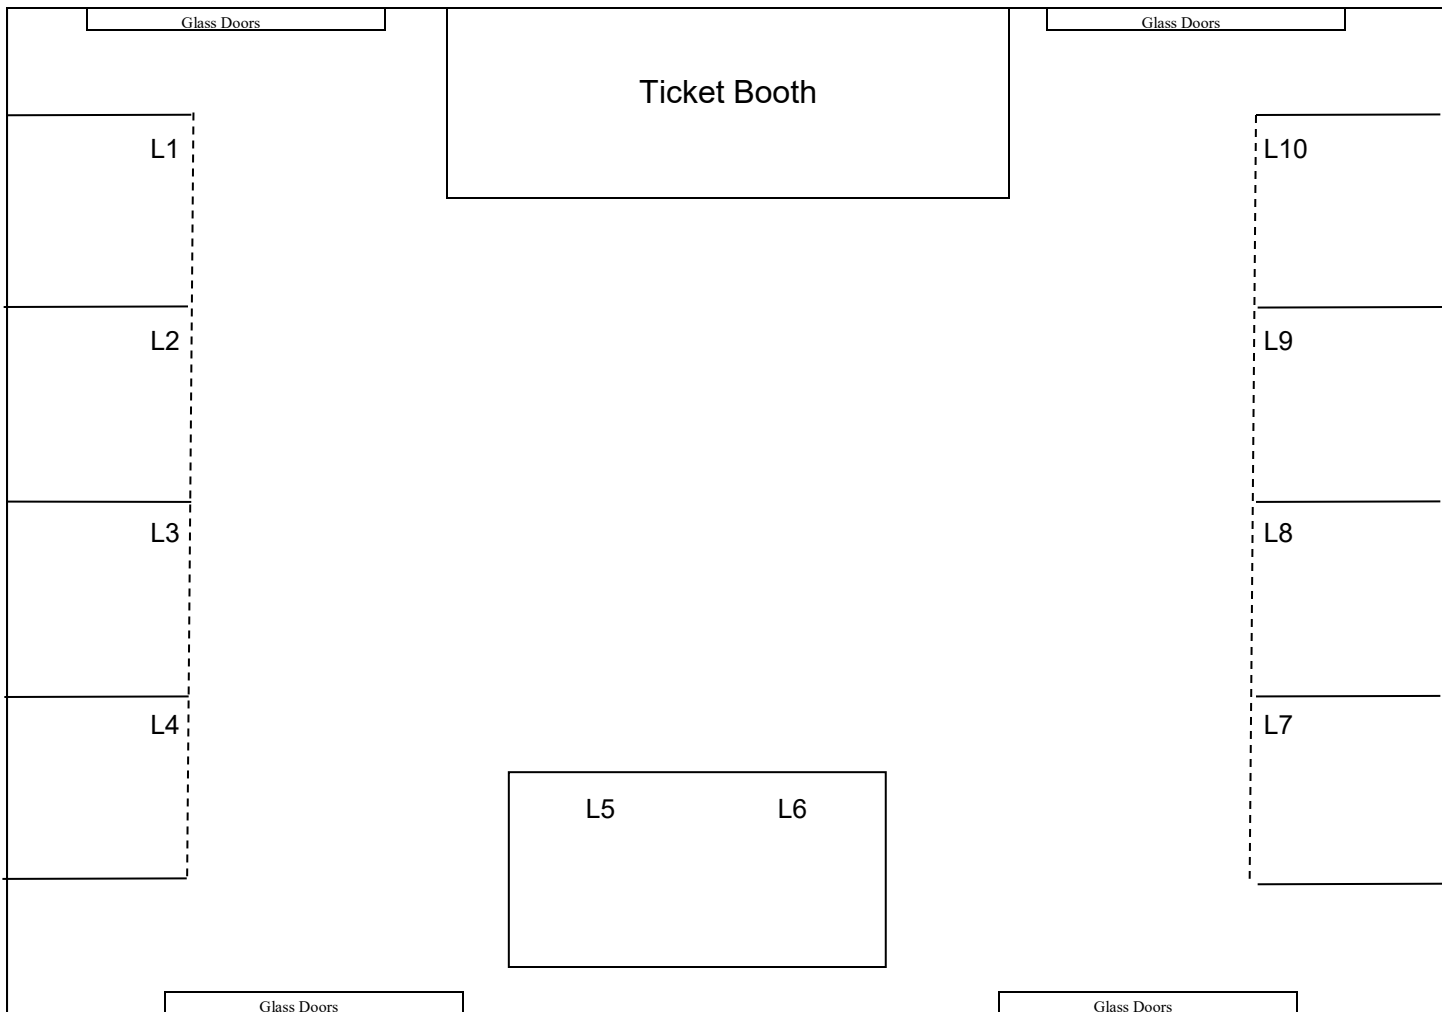

Chief Purification			
120A	120	121	219 220

Overhead Door Company				
319	320	419	420	420A

Concession Stand	119	CenturyLink Sec.
	118	Invis Fence
	117	Blue Heron
	116	Blue Heron
	115	Chism Supply
	114	Chism Supply
	113	Chism Supply
	112	Freeman Lumber
	111	Freeman Lumber
	110	Great Outlets
	109	Great Outlets
108	Great Outlets	
107	Dupuy Flooring	
106	Dupuy Flooring	
105	The Krusey Agency	
104	The Krusey Agency	
103	The Krusey Agency	
Women's Restroom		
Men's Restroom		

Air Service Professionals	
122	218
123	217
124	216
125	215
126	214
127	213
128	212
Home Improvement Outlet	
129	211

B & B Tree Svc.	
221	318
222	317
223	316
224	315
225	314
226	313
227	312
Tempco Insulation	
228	311

Automated Alarm	
321	418
322	417
Southern Living Land.	
Gray Outdoor Constr.	
323	416
324	415
325	414
326	413
Otwell Flooring	
327	412
328	411

Southern Pipe & Supply	421
	422
DSC Security	423
	424
A-Other	425
	426
Hoffield	427
	428
Atlas Foundation	429
	430
	431
Achievers	432
	433
Ron Bush	434
	435
Delta Fuel	436
Iby	437
Women's Restroom	
Men's Restroom	

130	210
131	209
132	208
133	207
134	206
135	205
136	204
137	203

229	310
Ark LA Tex Windows & Doors	
230	309
231	308
232	307
233	306
234	305
235	304
Atmos Energy	
236	303

Mista Mosquito	
329	410
330	409
331	408
332	407
333	406
334	405
335	404
Rafael Lara	
336	403

618
617
615
614
613
612
611
610
609
608

516
515
514
513
512
511
510
509
508
507

102A	102	101	202	201	200	300	302	301	402	401	401A
Jonathan Hill Cnstr			Acme Brick		Vertical Bldrs		Decorative Concrete		Sherwin W	Tommy Block Construction	
Women's Restroom					HBA			Men's Restroom			

607	606	605	604	603	602	601
Chevallier Builders				Timber Ridge		Better Homes

501	502	503	504	505	506

Ticket Booth

Foyer