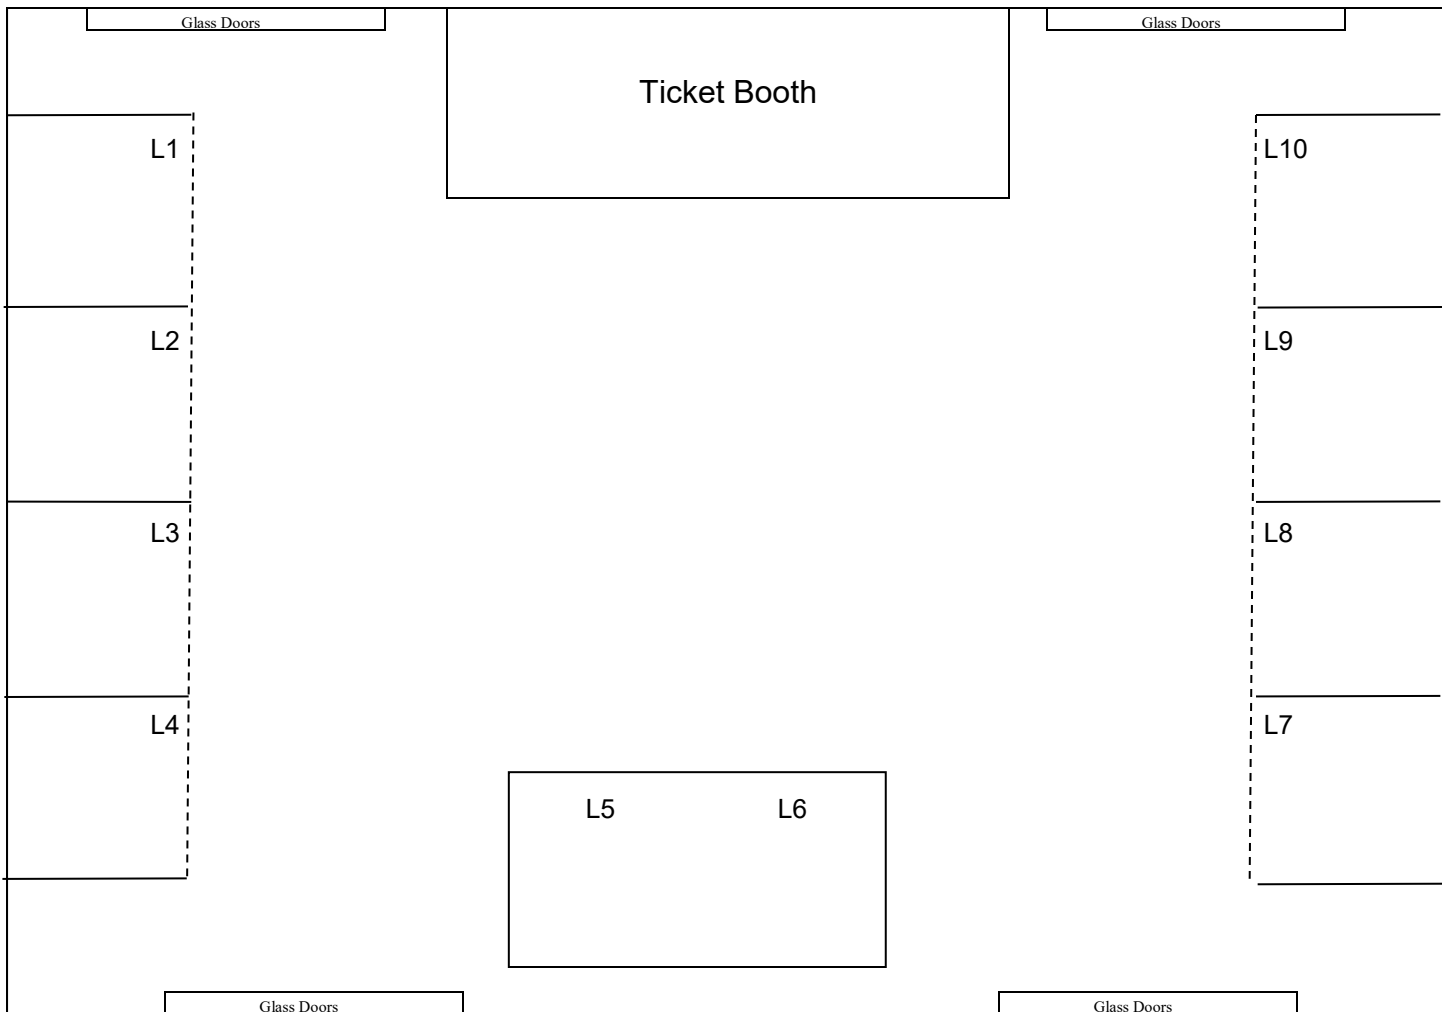

Foyer

CIVIC CENTER ARENA

Lea Joyner Expressway