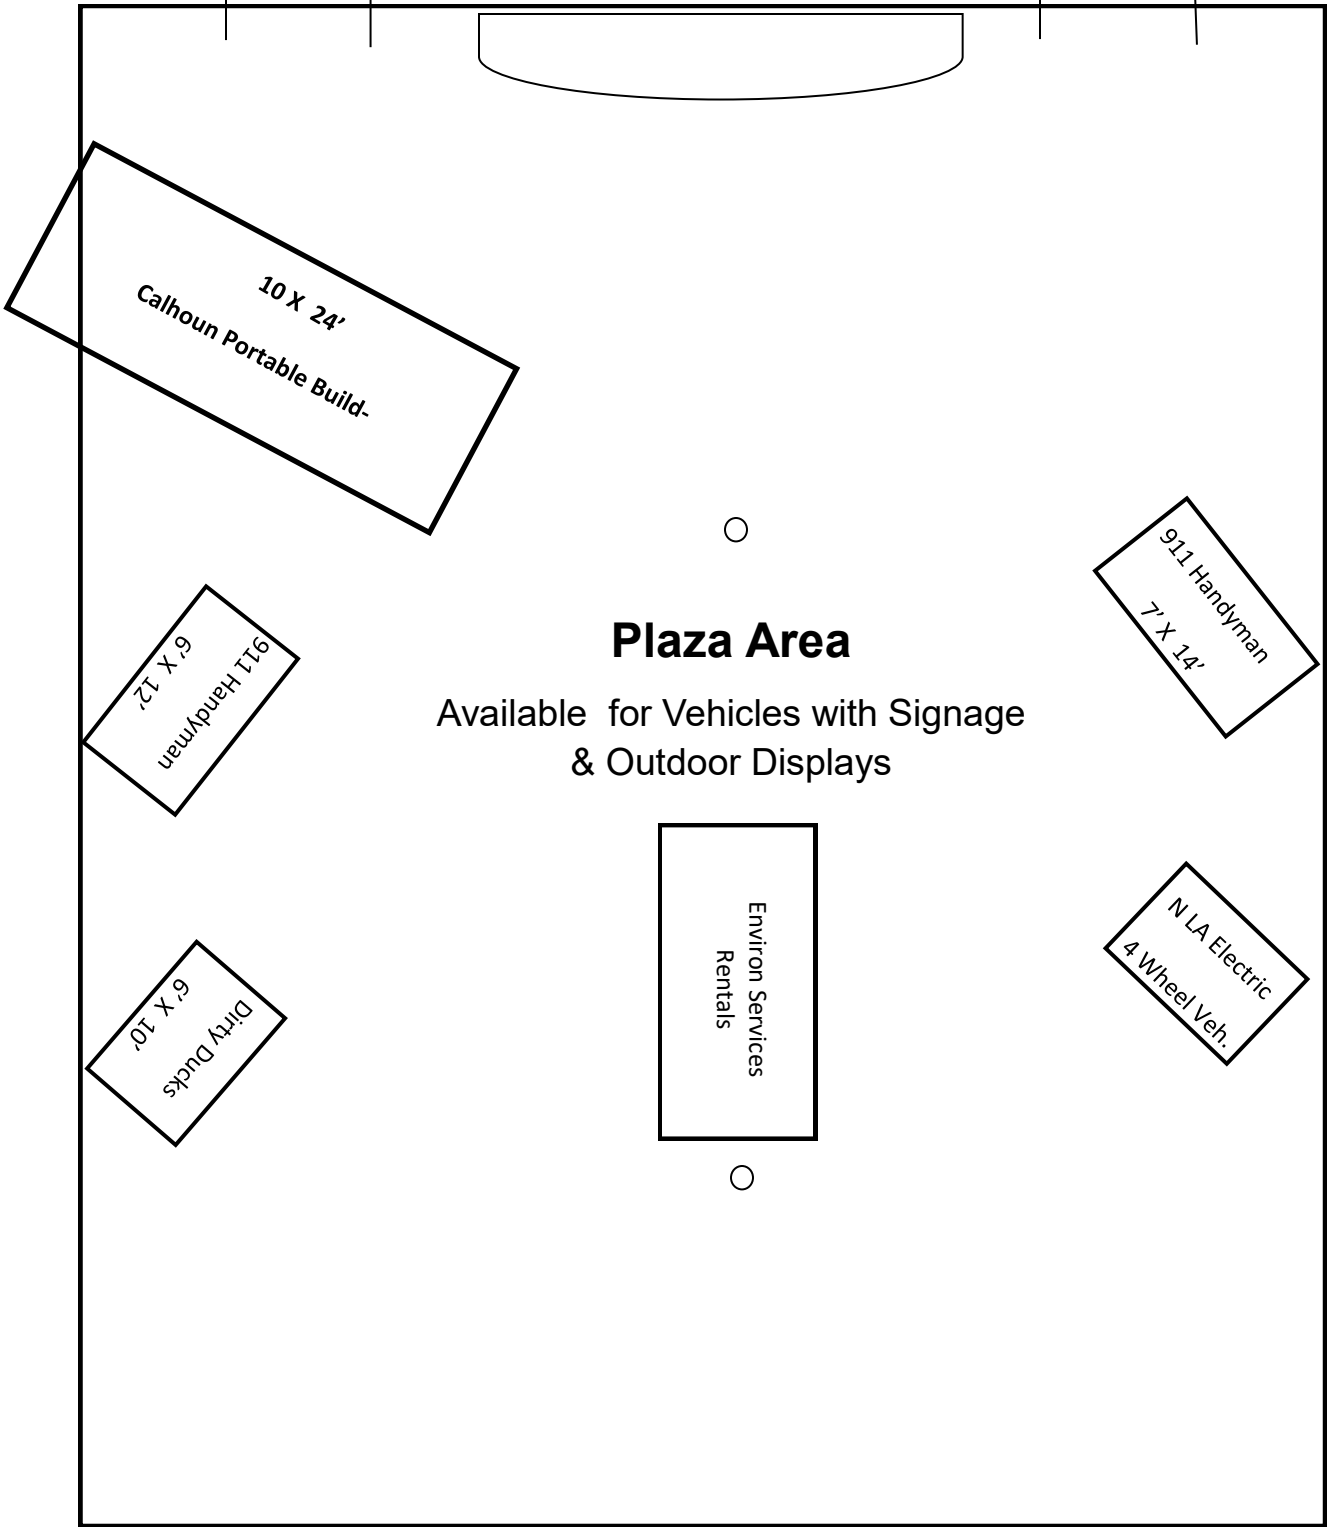

229	310
Stuff's	
230	309
231	308
232	307
233	306

234	305
235	304
Taylor Made	
236	303

321	416
324	415
325	414

326	413
Otwell Flooring	
327	412
Marion Slate Bank	
328	411

329	410
Leaflier	
330	409
331	408
332	407
333	406

HBA

302	301	402	401	401A
911 Handyman		All Seasons		Legacy Wealth
Concession Stand		Women's Restroom		

Ticket Booth

CIVIC CENTER ARENA

Lea Joyner Expressway