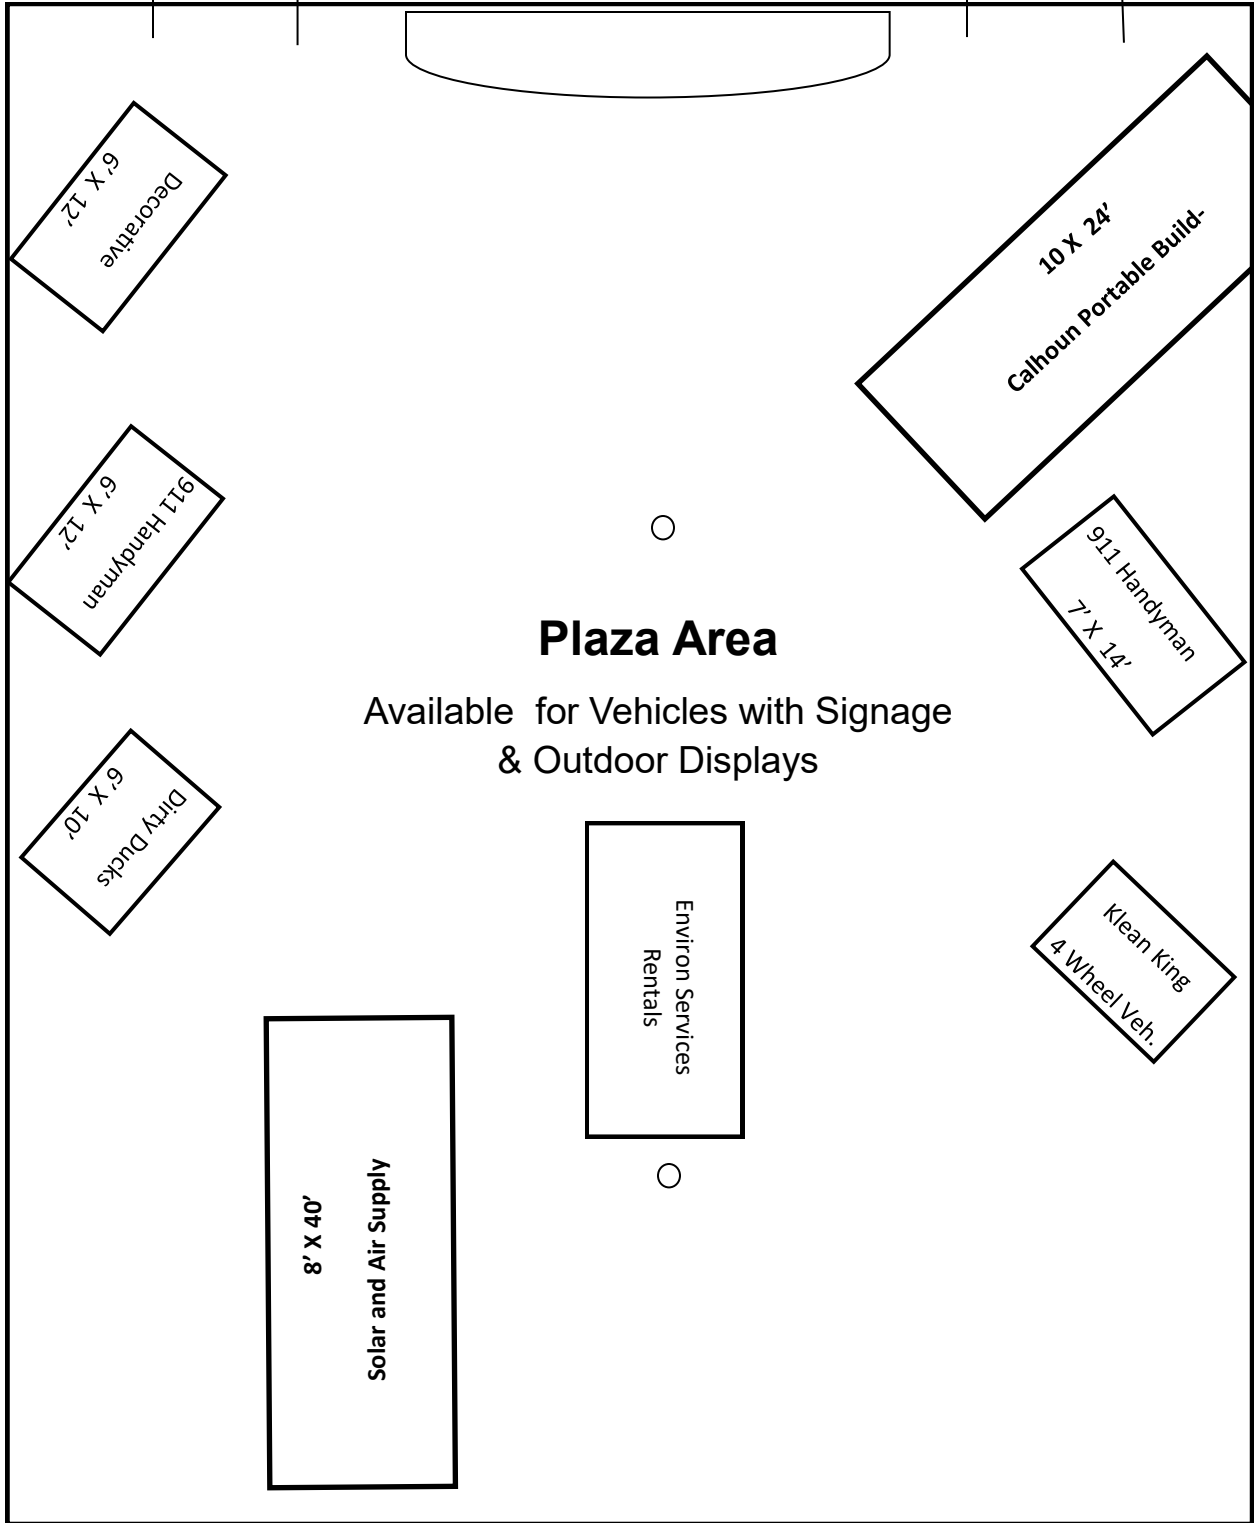

Ticket Booth

CIVIC CENTER ARENA

Lea Joyner Expressway